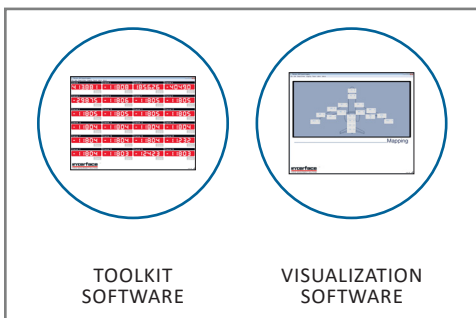

WTS WIRELESS MODULAR SYSTEM

TRANSMITTERS

RECEIVERS

FREE SOFTWARE

ACCESSORIES

- Battery pack
- Antenna options
- Battery charger
- Repeater (extend range by further than 400 m)