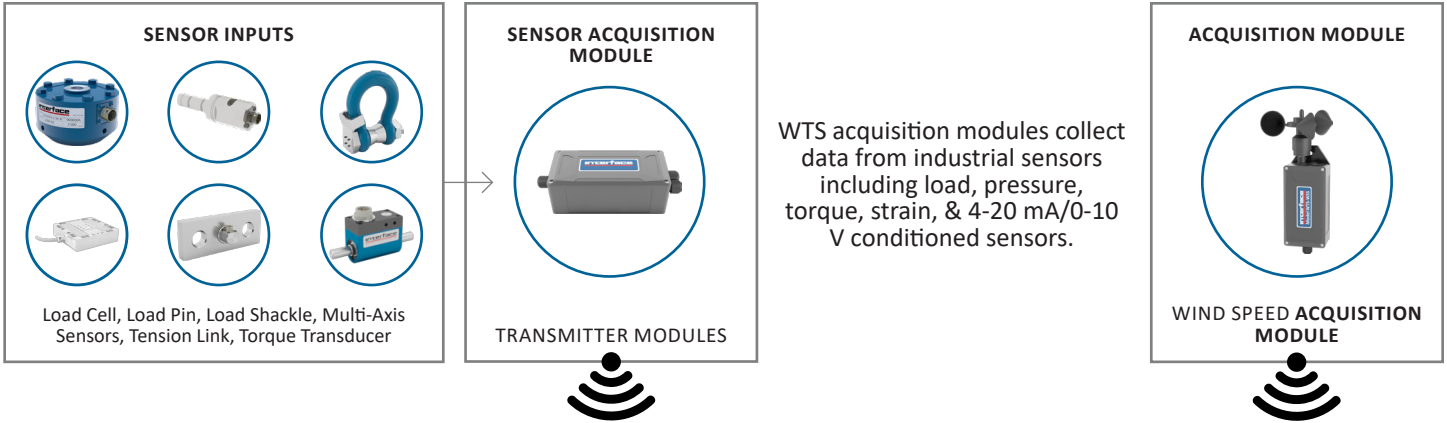

WTS WIRELESS MODULAR SYSTEM

TRANSMITTERS

RECEIVERS

FREE SOFTWARE

ACCESSORIES

- Battery pack
- Antenna options
- Battery charger
- Repeater (extend range by further than 400 m)