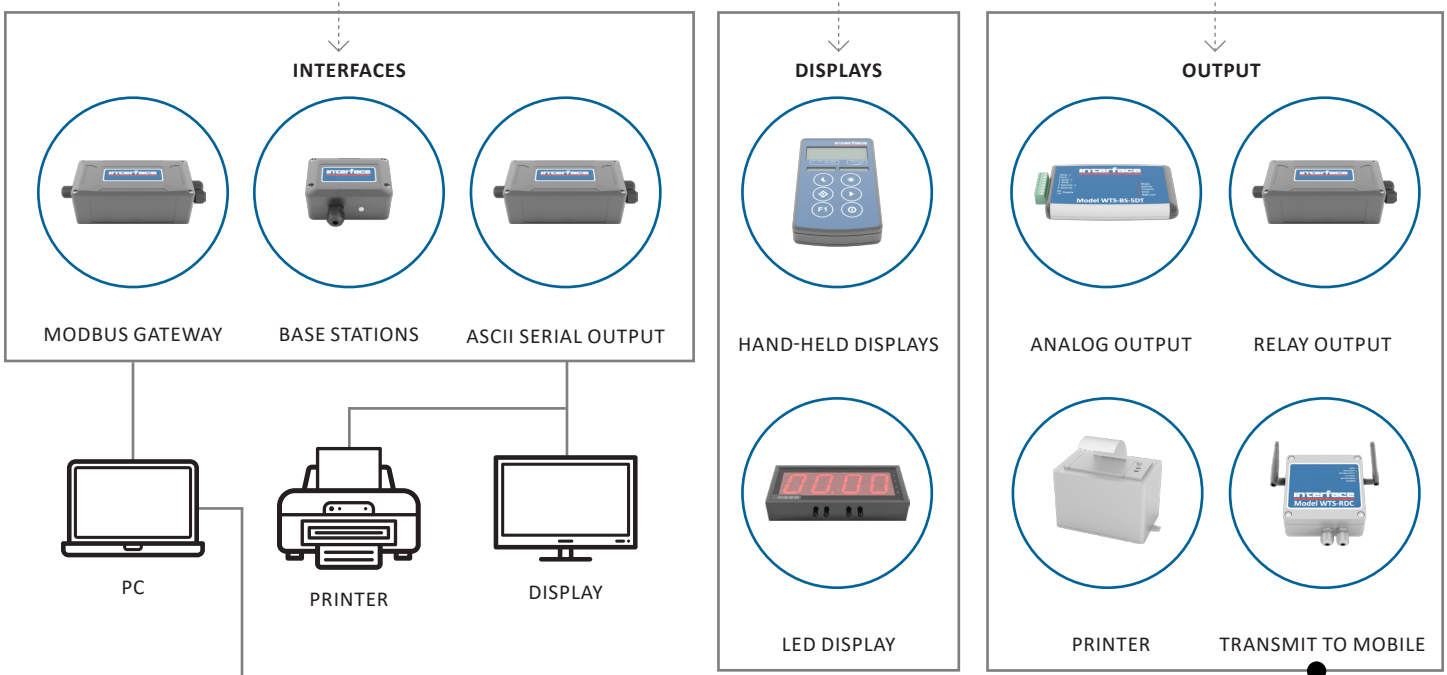

WTS WIRELESS MODULAR SYSTEM

TRANSMITTERS

RECEIVERS

FREE SOFTWARE

ACCESSORIES

- Battery pack
- Antenna options
- Battery charger
- Repeater (extend range by further than 400 m)